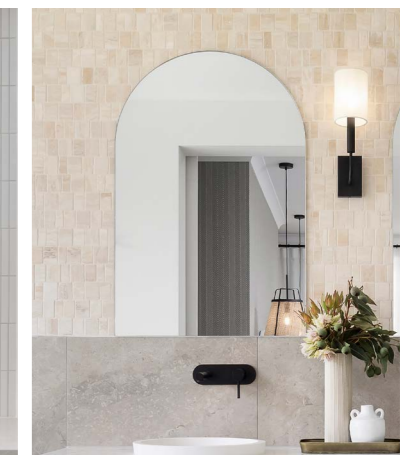

Included with:
Designer Inclusions

Included with:
Elegance Inclusions

700mm High over bath mirror - Polished edge (Home specific)

Upgrade Options

Curved Edge

Round

Arch

Toilet Suites