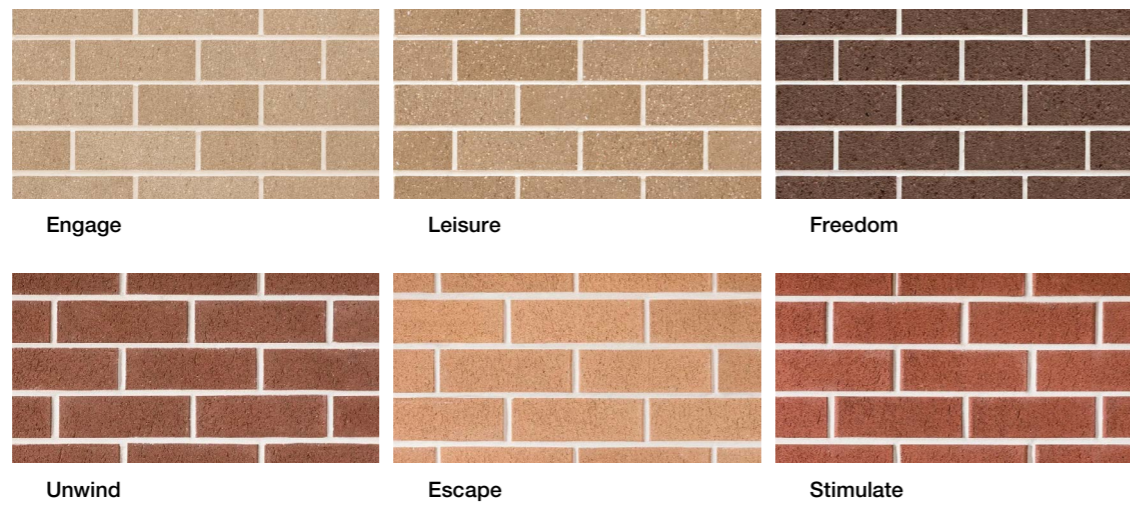

Bricks

New South Wales
(Port Macquarie to Sydney)

Standard

Austral Bricks

Note:
Off white mortar is standard for Port Macquarie - Sydney build area.

We recommend customers attend their nearest brick selection centre to view the full panels of brickwork before finalising brick and mortar selection.

Bricks

New South Wales
(Port Macquarie to Sydney)

Upgrade

Austral Bricks
Range A

Note:
Off white mortar is standard for Port Macquarie - Sydney build area.

Upgrade

Austral Bricks
Range B

Bricks