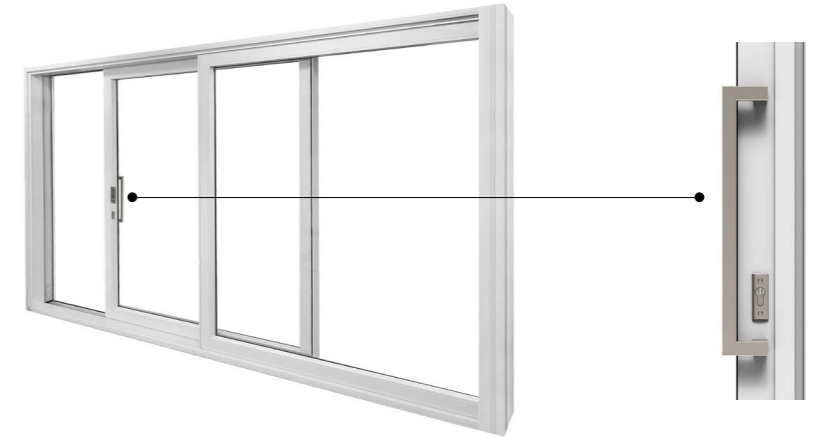

Pet Mesh

Fly Screen Fibre Mesh

Upgrade

Barrier Screen types

Looking for something stronger? Barrier screens provide added strength against forced entry

Home Classic / Diamond Grille

Home Style (marine grade stainless steel mesh) QLD ONLY

Home Classic / Diamond Grille

Home Style (marine grade stainless steel mesh) QLD ONLY

Windows & Sliding Doors

Upgrade Options

Upgrade

Boutique Sliding Door

**Upgrades only available within existing window and sliding door sizes