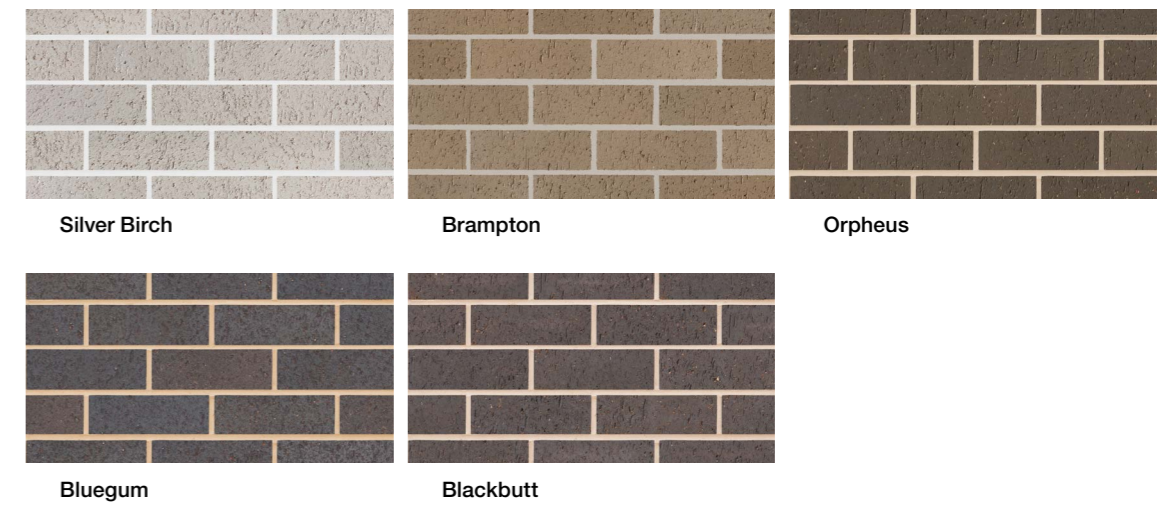

Bricks

New South Wales
(Port Macquarie to Sydney)

Upgrade

Austral Bricks
Range A

Note:
Off white mortar is standard for Port Macquarie - Sydney build area.

Upgrade

Austral Bricks
Range B

Bricks