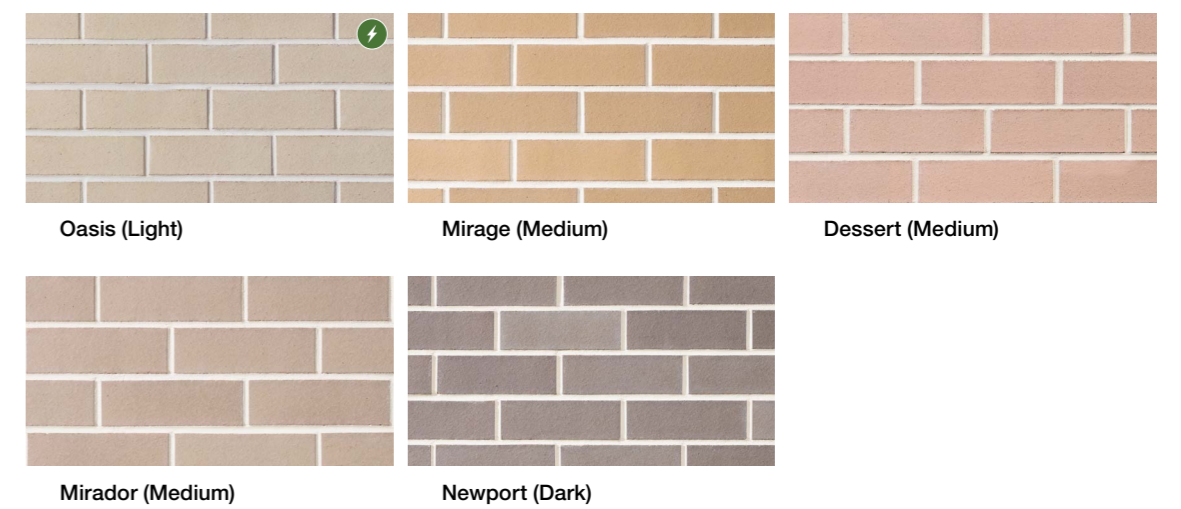

Upgrade off white mortar required Coral Recommended = solar absorption of 0.40 or less

Bricks

Queensland & Northern NSW
(from Hervey Bay and south to Nambucca Heads)

Upgrade

Austral Bricks
Range A

Upgrade

Austral Bricks
Range B