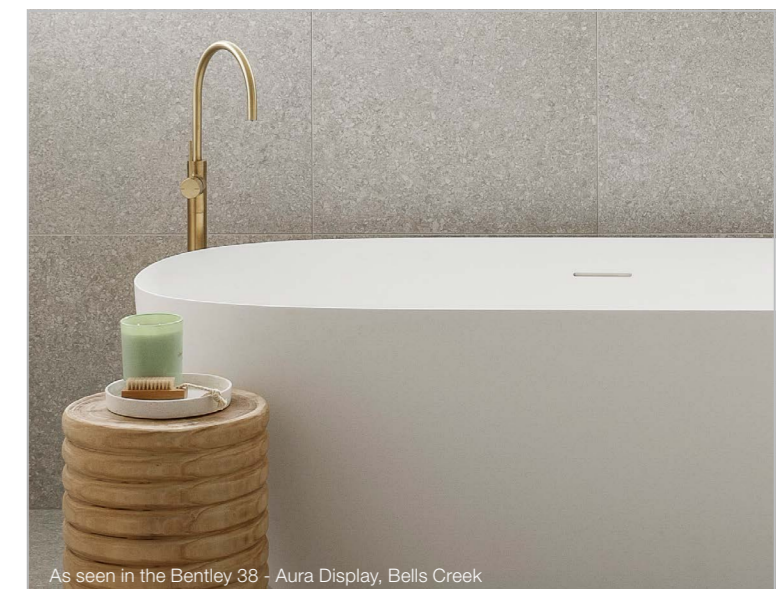

Tapware

Standard

Included with:
Designer Inclusions

Upgrade

Included with:
Elegance Inclusions

Upgrade Options

Phoenix Arlo

Available in 4 colour options

Chrome
Matte Black
Brushed Nickel
Brushed Gold

Upgrade Options

Phoenix Vivid Slimline

Available in 5 colour options

Chrome
Matte Black
Brushed Nickel
Brushed Gold
Gunmetal

Tapware

Upgrade Options

Mizu Drift MKII

Available in 4 colour options

Chrome
Matte Black
Brushed Nickel
Brushed Brass

Upgrade Options

Caroma Luna

Available in 4 colour options

Chrome
Matte Black
Brushed Nickel
Brushed Brass

Upgrade

Phoenix Vivid Slimline Floor Mounted Bath Set

Available in 5 colour options

Chrome
Matte Black
Brushed Nickel
Brushed Gold
Gunmetal

As seen in the Bentley 38 - Aura Display, Bells Creek