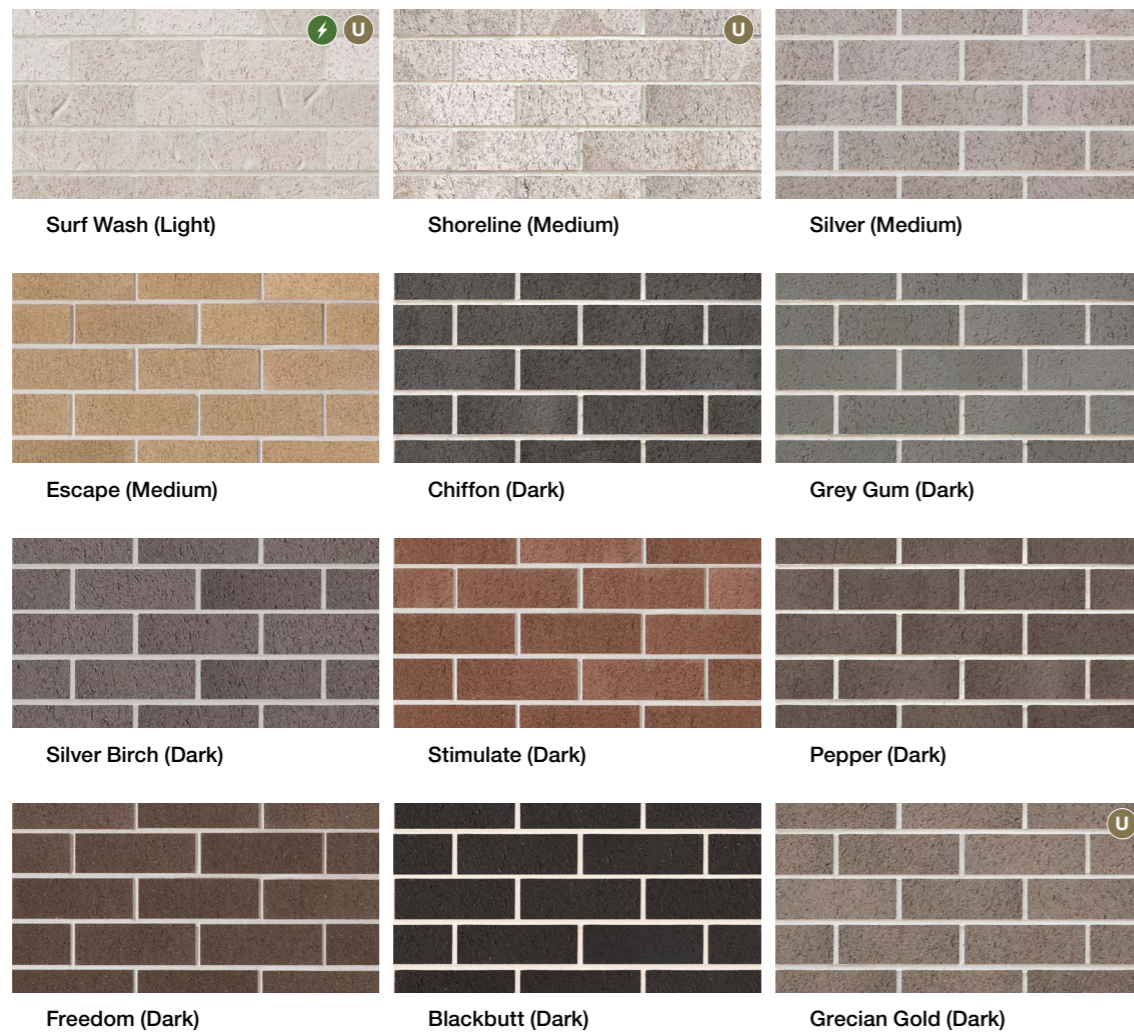

Standard

Austral Bricks

We recommend customers attend their nearest brick selection centre to view the full panels of brickwork before finalising brick and mortar selection.

Coral Recommended

If building in regions including Hervey Bay, Sunshine Coast, Brisbane, Gold Coast, Tweed, Ballina and Coffs Harbour, to support energy efficient requirements the builder recommends using light colours. Additional costs may apply for medium or dark colours.