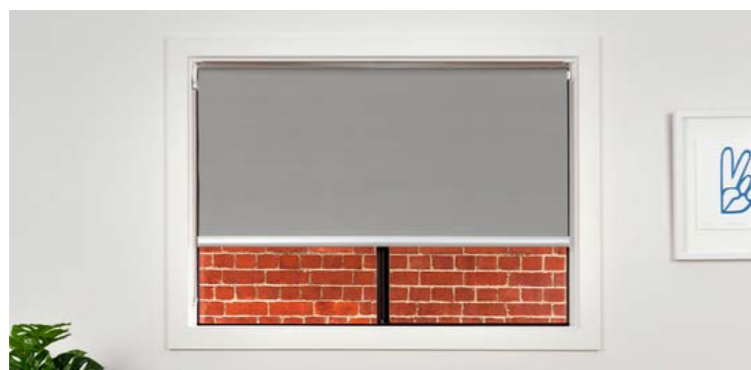

Coal

Window Furnishings

Roller Blind Fittings

Lovelight

Fitting Options

Face Fit - Back Roll

Reveal Fit - Front Roll

Sliding Door - Spilt