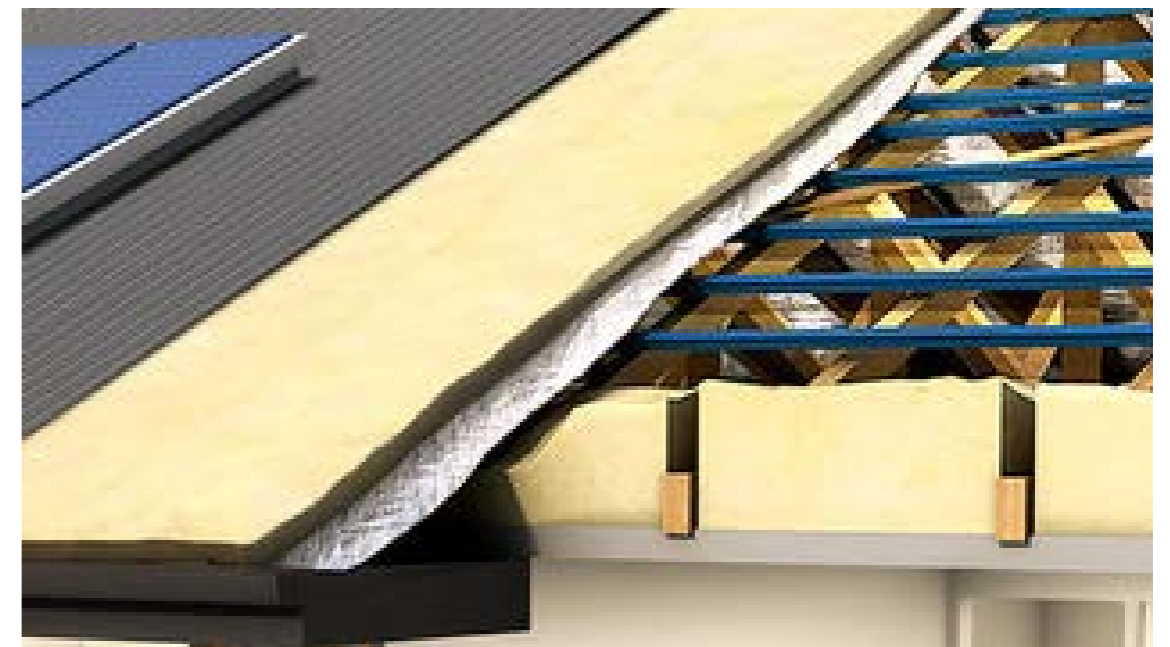

Anticon Blanket (for sheet metal)

Roof Covering

Sheet Metal Roof

Standard

Colorbond Sheet Roof in Classic finish (design specific) *Acreage & Two Storey Homes only
 Note: Standard inclusion for all homes in the Hervey Bay Build Area.