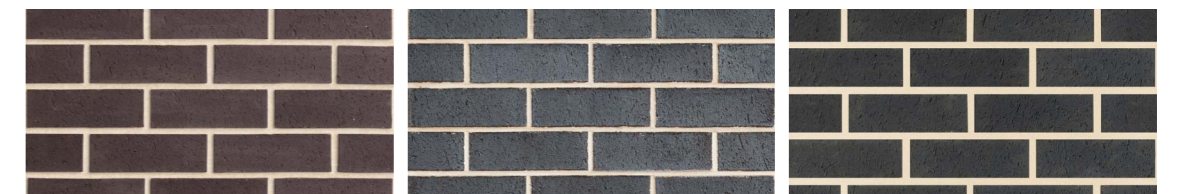

Vino

Urban Blue

Espresso