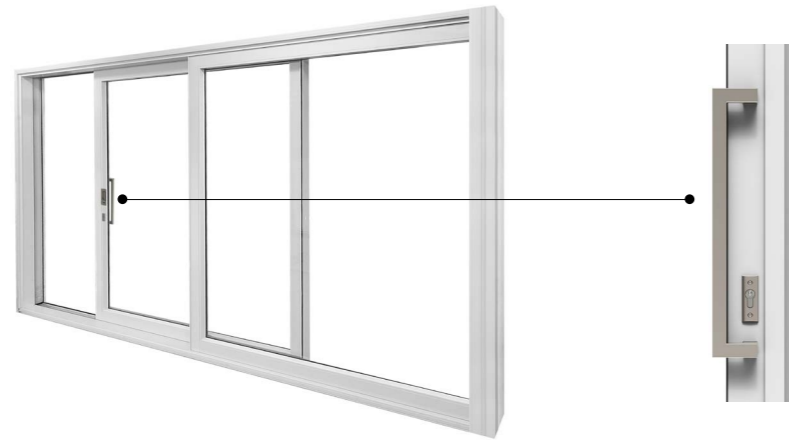

Home Classic (Diamond Grille)

Home Style (marine grade stainless steel mesh)

Windows & Sliding Doors

Upgrade Options

Upgrade

Lineage Collection

**Upgrades only available within existing window and sliding door sizes

Newport

Loft

Gatsby

Windows & Sliding Doors

Upgrade Options

Upgrade

Boutique Sliding Door

**Upgrades only available within existing window and sliding door sizes

Upgrade

Boutique Window

**Upgrades only available within existing window and sliding door sizes

Windows & Sliding Doors

Upgrade Options

Lisbon 31 MKII - HomeWorld Thornton Display, Chrisholm

Lisbon 31 - Sawtell Commons Display, Coffs Harbour