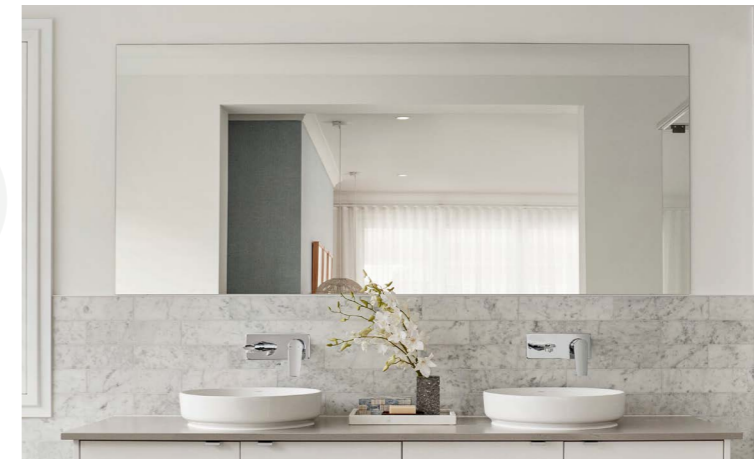

Mirrors

Optional Inclusion

900mm High to full width of vanity

Included with:

Designer Inclusions
Elegance Inclusions

900mm High to full width of vanity - Polished edge

Optional Inclusion

700mm High over bath mirror (Home specific)

Included with:

Designer Inclusions
Elegance Inclusions