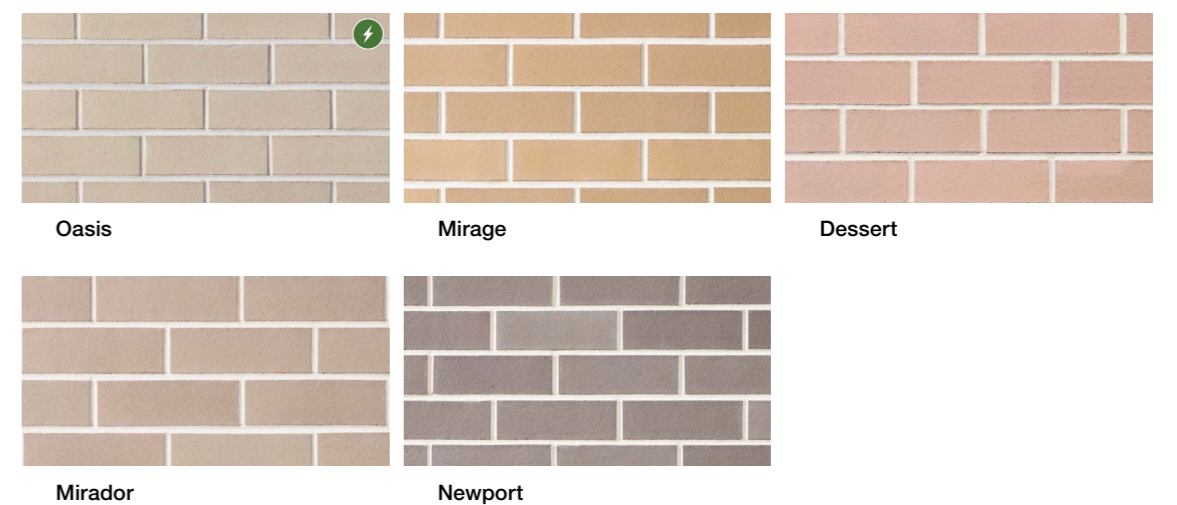

Upgrade

Austral Bricks
Range B