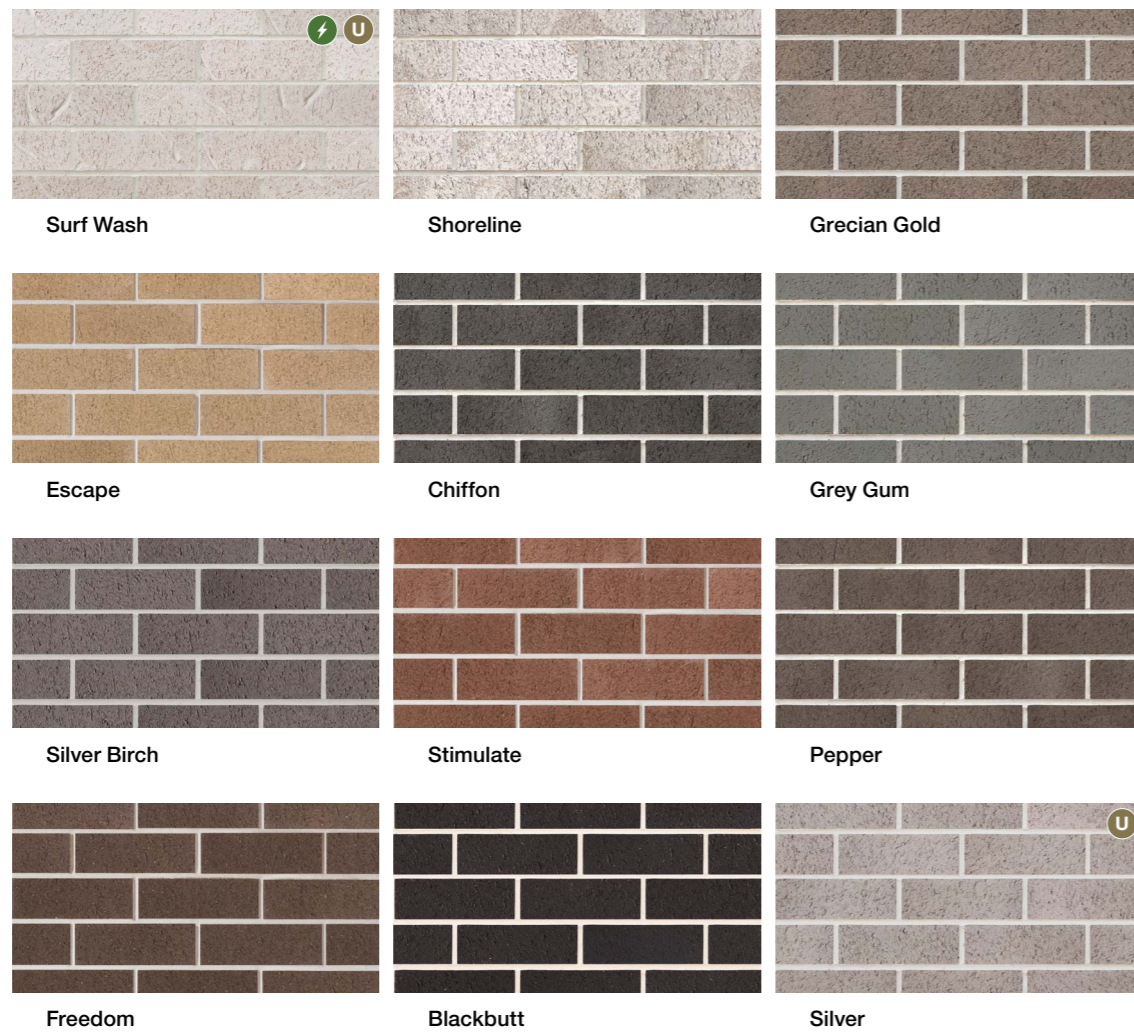

Coral Recommended

If building in regions including Hervey Bay, Sunshine Coast, Brisbane, Gold Coast, Tweed, Ballina and Coffs Harbour, to support energy efficient requirements the builder recommends using light colours. Additional costs may apply for medium or dark colours.