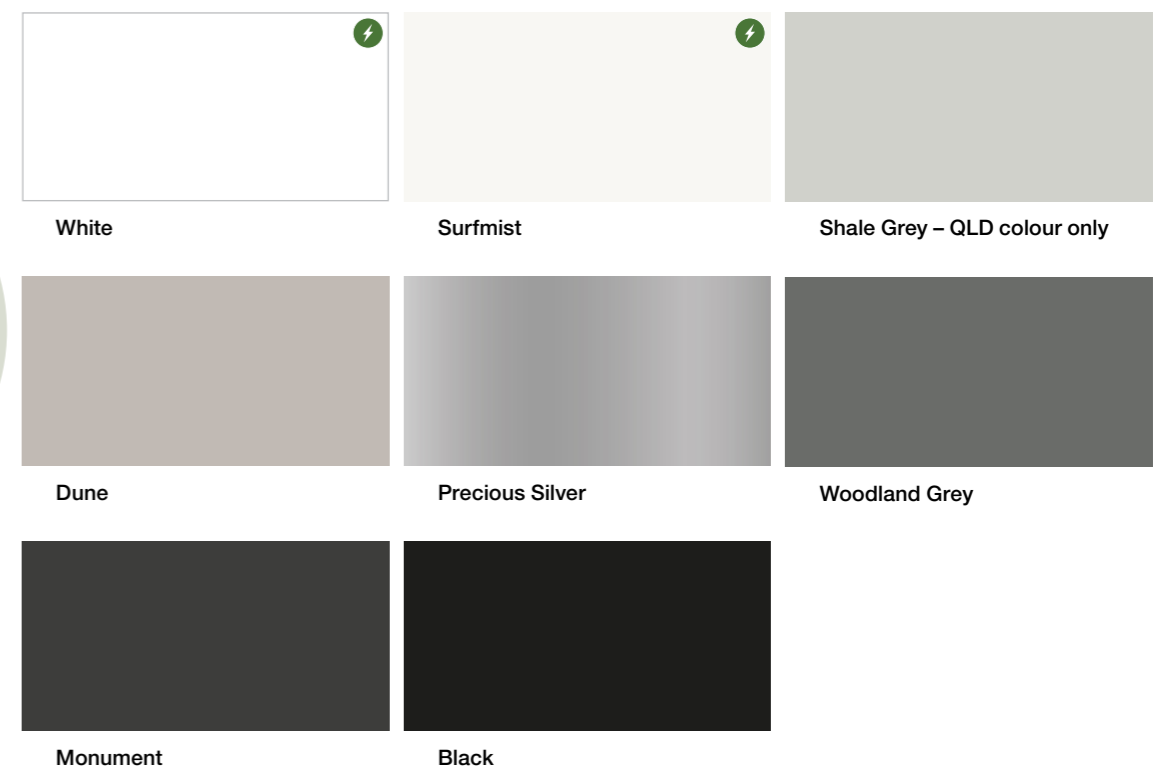

Standard

Window glazing

Standard for wet areas

Window glazing