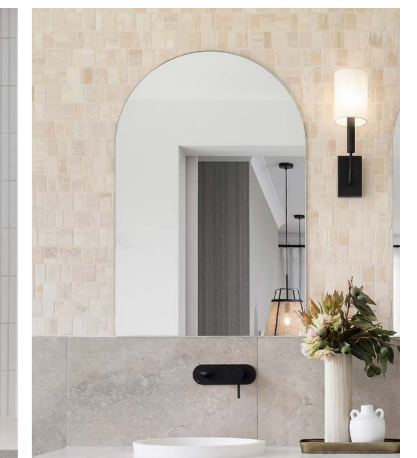

700mm High over bath mirror - Polished edge (Home specific)

Upgrade Options

Curved Edge

Round

Arch

Toilet Suites

Standard

Included with:
Designer Inclusions
Elegance Inclusions