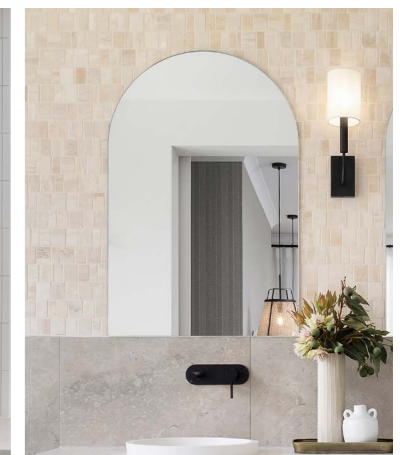

700mm High over bath mirror - Polished edge (Home specific)

Upgrade Options

Curved Edge

Round

Arch

Toilet Suites

Standard

Included with:
Designer Inclusions
Elegance Inclusions