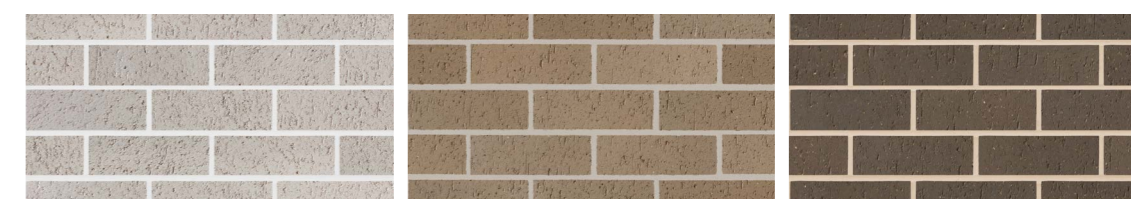

Upgrade

Austral Bricks
Range A

Note:

Off white mortar is standard for Port Macquarie - Sydney build area.

Silver Birch

Brampton

Orpheus

Bluegum