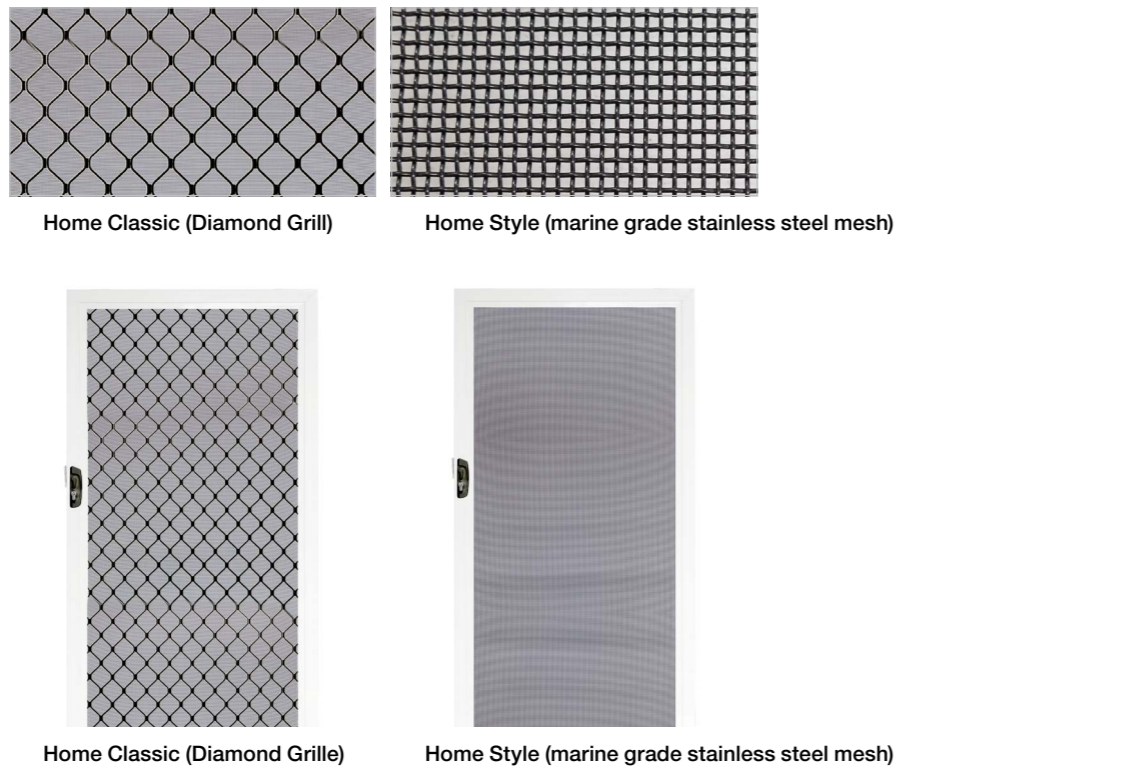

Windows & Sliding Door Extras

Flyscreens & Barrier Screens

Upgrade

Flyscreen mesh types

Upgrade

Barrier Screen types

Looking for something stronger? Barrier screens provide added strength against forced entry

Windows & Sliding Doors

Upgrade Options

Upgrade

Lineage Collection

**Upgrades only available within existing window and sliding door sizes

Newport

Loft

Gatsby