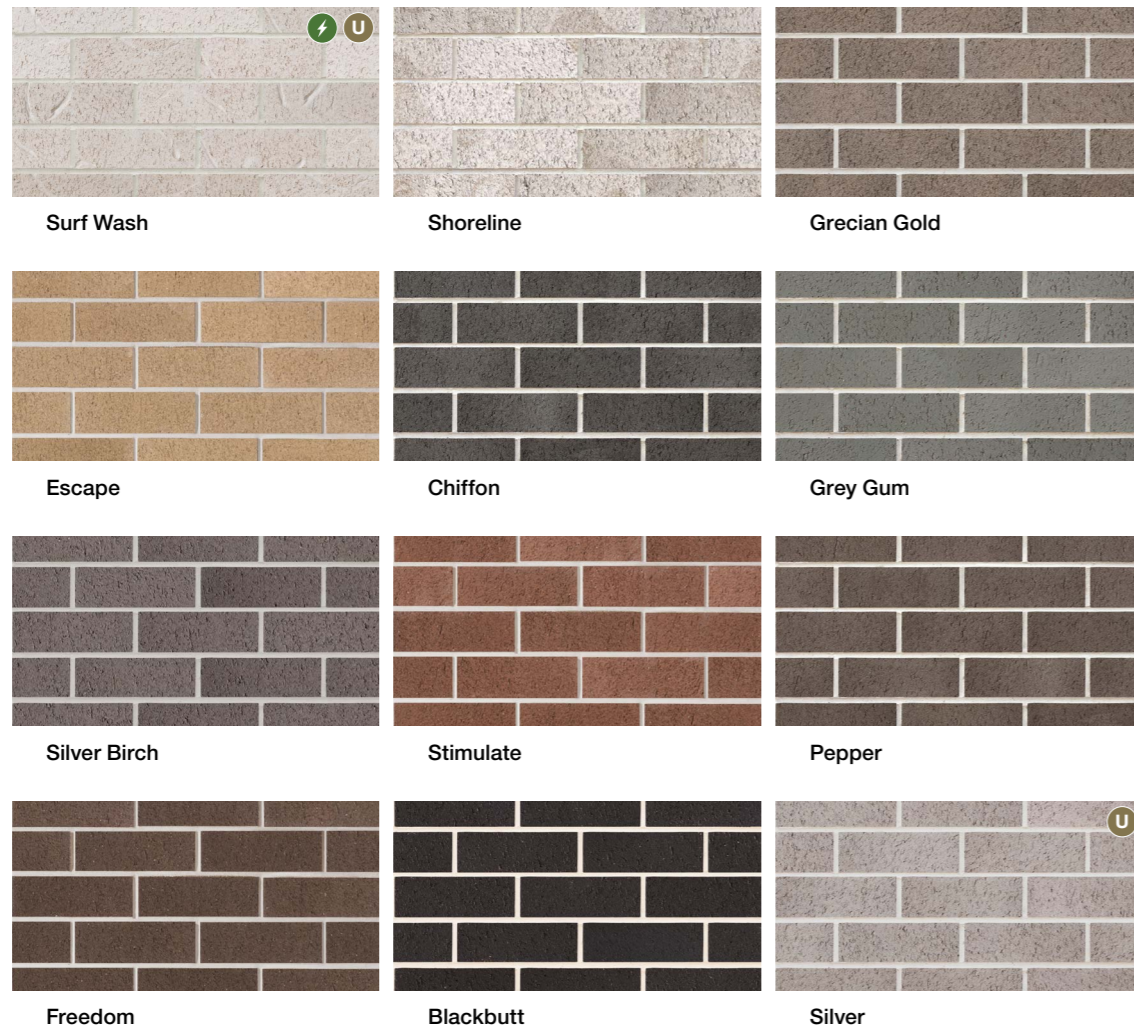

Bricks

Queensland & Northern NSW
(from Hervey Bay and south to Nambucca Heads)

Standard

Austral Bricks

We recommend customers attend their nearest brick selection centre to view the full panels of brickwork before finalising brick and mortar selection.

Coral Recommended

If building in regions including Hervey Bay, Sunshine Coast, Brisbane, Gold Coast, Tweed, Ballina and Coffs Harbour, to support energy efficient requirements the builder recommends using light colours. Additional costs may apply for medium or dark colours.

U Upgrade off white mortar required ⚡ Coral Recommended = solar absorption of 0.40 or less

Bricks

Queensland & Northern NSW
(from Hervey Bay and south to Nambucca Heads)