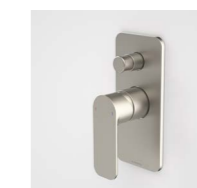

Luna - Shower Diverter

Upgrade

Phoenix Vivid Slimline Floor Mounted Bath Set

Available in 5 colour options

Chrome
Matte Black
Brushed Nickel
Brushed Gold
Gunmetal