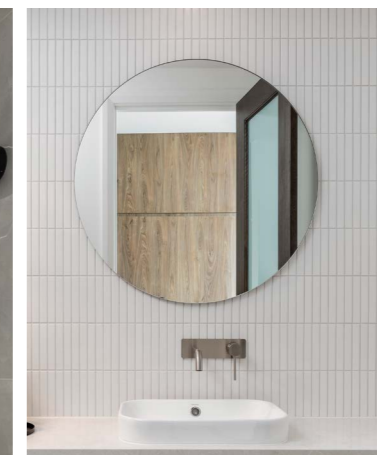

Upgrade Option

Included with:

Elegance Inclusions

Upgrade Option
Bermuda Tile Insert

Mirrors

Optional Inclusion

900mm High to full width of vanity

Included with:

Designer Inclusions
Elegance Inclusions

900mm High to full width of vanity - Polished edge

Optional Inclusion

700mm High over bath mirror (Home specific)

Included with:

Designer Inclusions
Elegance Inclusions

700mm High over bath mirror - Polished edge (Home specific)

Upgrade Options

Curved Edge

Round

Arch

Toilet Suites

Standard

Included with:
Designer Inclusions
Elegance Inclusions