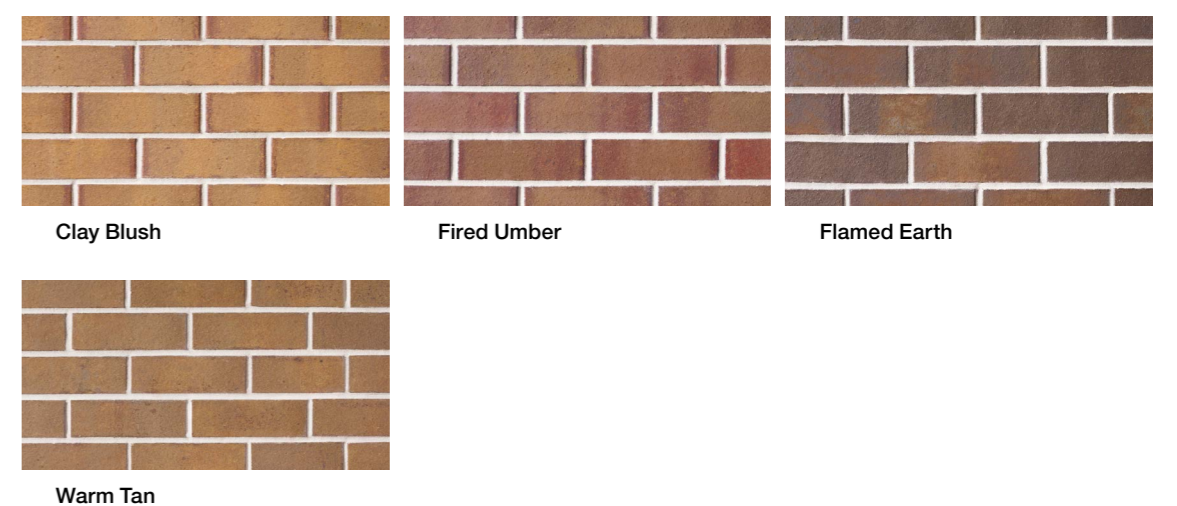

U Upgrade off white mortar required ⚡ Coral Recommended = solar absorption of 0.40 or less

Bricks

Queensland & Northern NSW
(from Hervey Bay and south to Nambucca Heads)

Upgrade

Austral Bricks
Range A

Upgrade

Austral Bricks
Range B

Upgrade

Austral Bricks
Range C

Upgrade

Austral Bricks
Range D

U Upgrade off white mortar required ⚡ Coral Recommended = solar absorption of 0.40 or less

Bricks

New South Wales
(Port Macquarie to Central Coast)