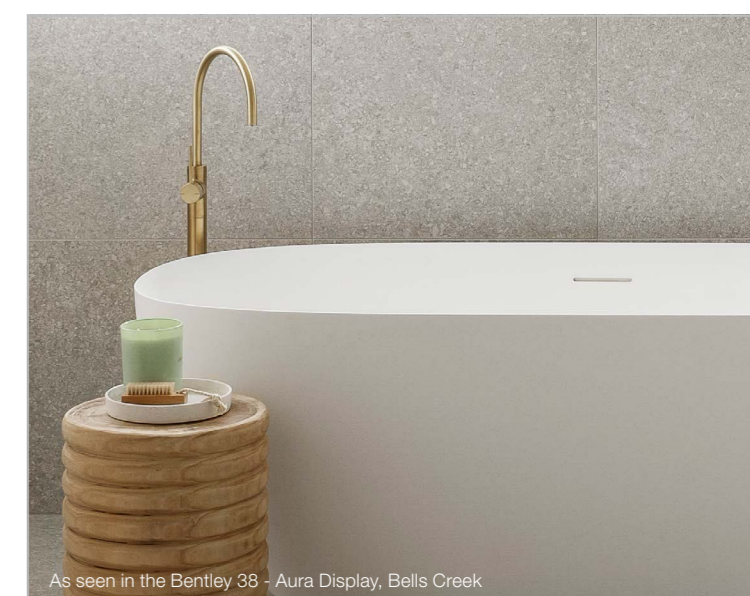

Tapware

Standard

Included with:
Designer Inclusions

Upgrade

Included with:
Elegance Inclusions

Upgrade Options

Phoenix Arlo

Available in 4 colour options

Chrome
Matt Black
Brushed Nickel
Brushed Gold

Upgrade Options

Phoenix Vivid Slimline

Available in 5 colour options

Chrome
Matte Black
Brushed Nickel
Brushed Gold
Gunmetal

Tapware

Upgrade Options

Mizu Drift MKII

Available in 4 colour options

Chrome
Matte Black
Brushed Nickel
Brushed Gold

Upgrade Options

Caroma Luna

Available in 4 colour options

Chrome
Matte Black
Brushed Nickel
Brushed Brass

Upgrade

Phoenix Vivid Slimline Floor Mounted Bath Set

Available in 5 colour options

Chrome
Matte Black
Brushed Nickel
Brushed Gold
Gunmetal

As seen in the Bentley 38 - Aura Display, Bells Creek