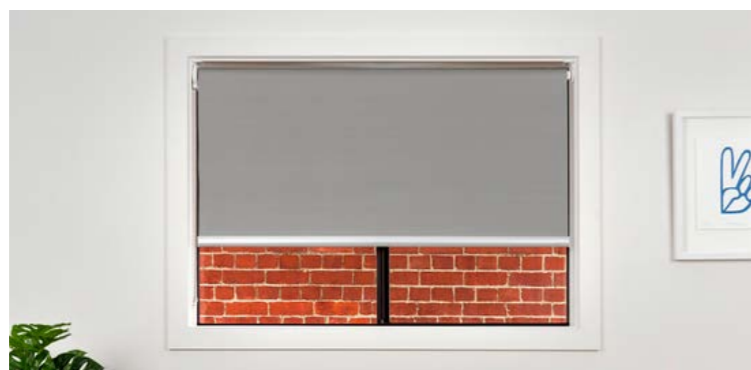

Slate

+ Plus more

Coal

Window Furnishings

Roller Blind Fittings

Lovelight

Fitting Options

Face Fit - Back Roll