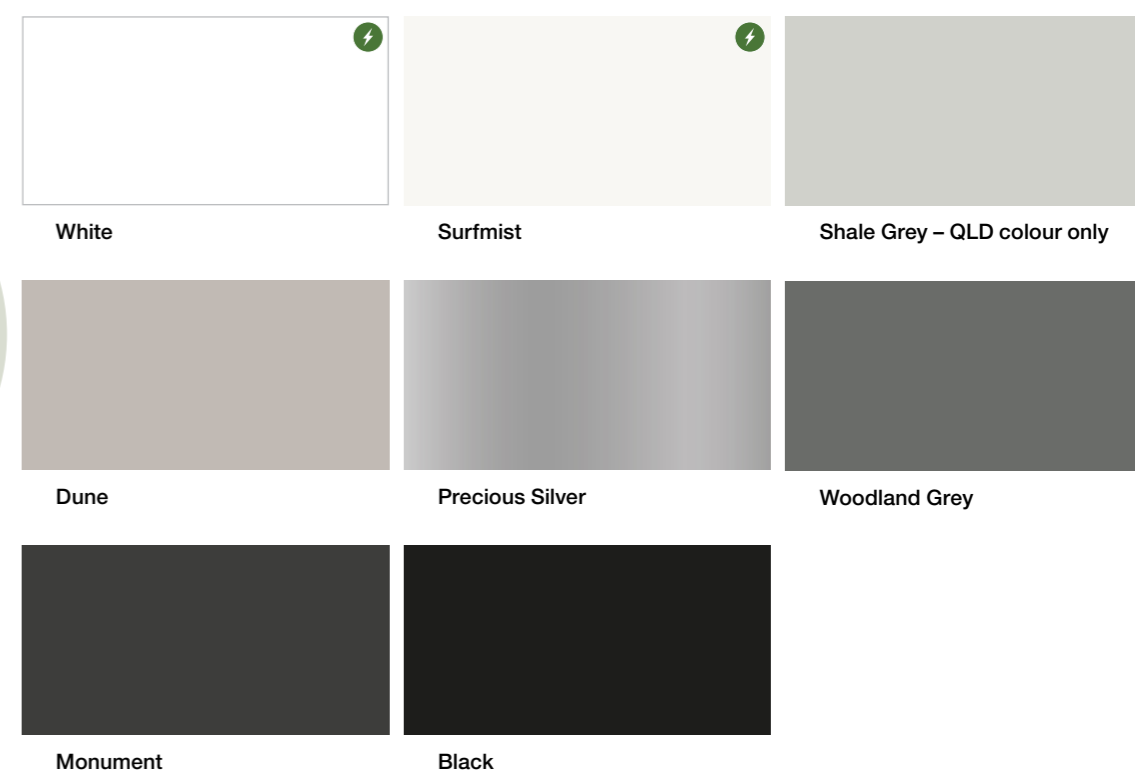

Standard

Window glazing

Standard for wet areas

Window glazing