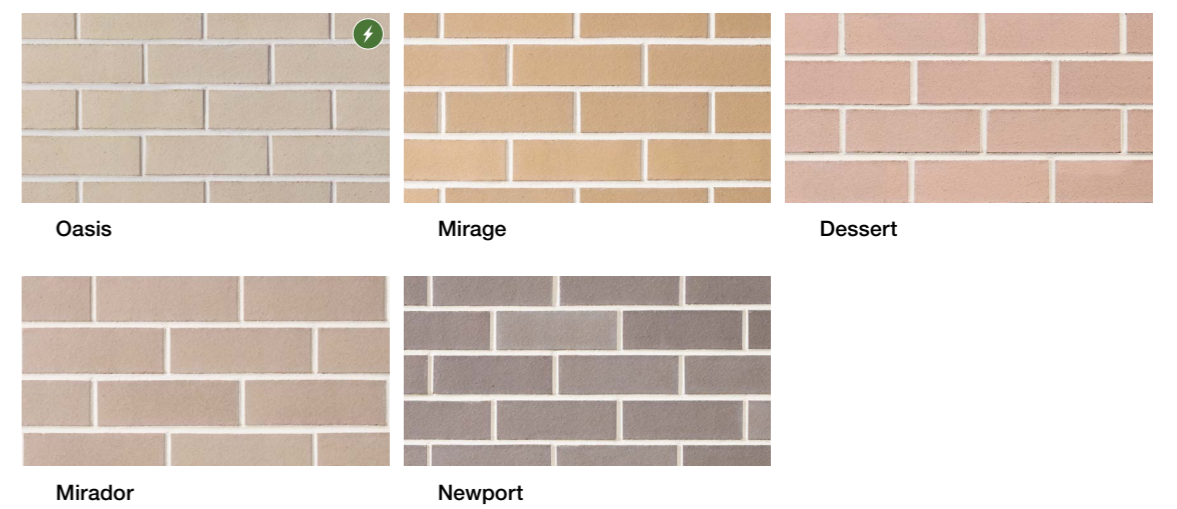

Upgrade

Austral Bricks
Range B