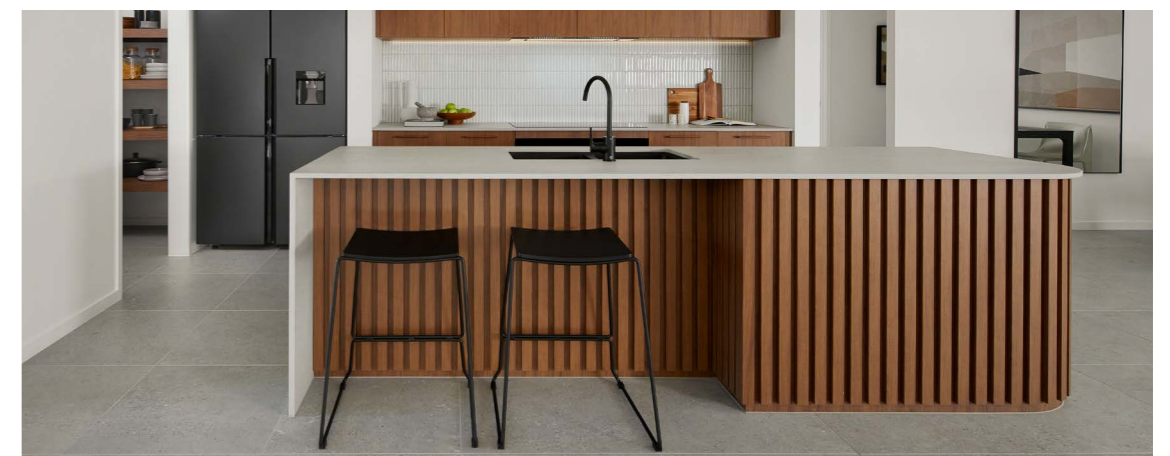

Curved benchtop