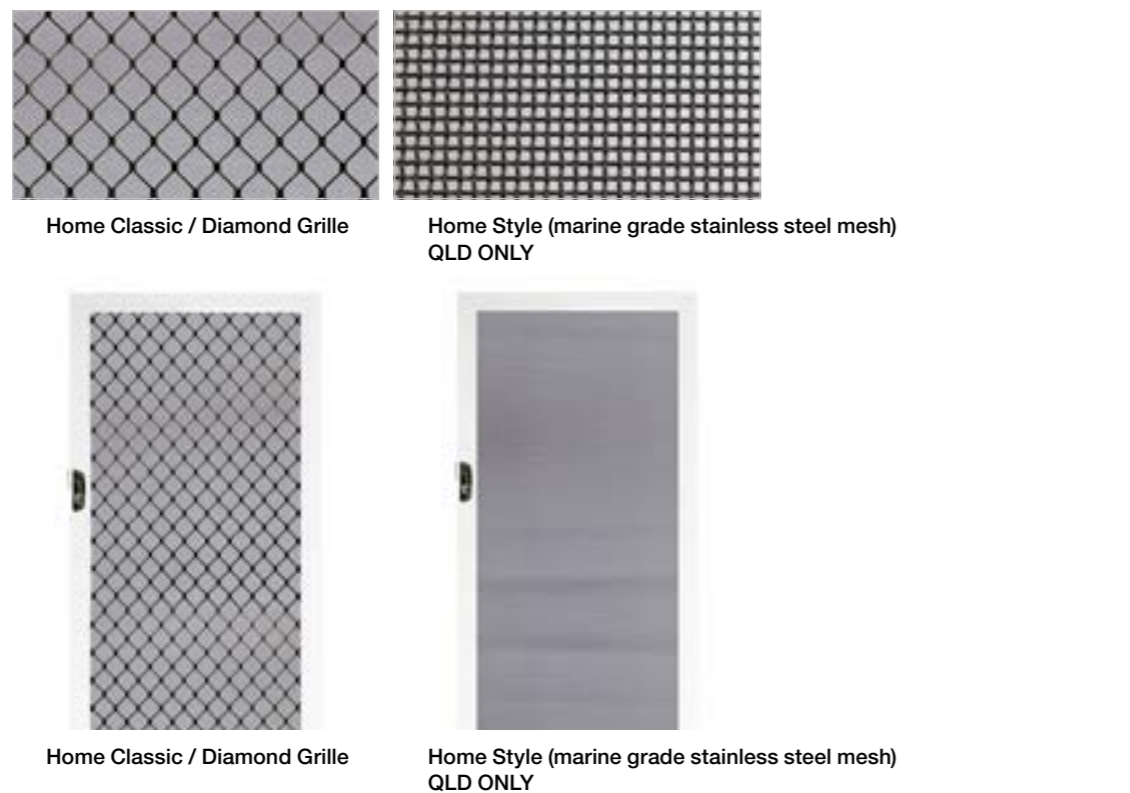

Windows & Sliding Door Extras

Flyscreens & Barrier Screens

Upgrade

Flyscreen Mesh types

Upgrade

Barrier Screen types

Looking for something stronger? Barrier screens provide added strength against forced entry

Windows & Sliding Doors

Upgrade Options

Upgrade

Boutique Sliding Door

**Upgrades only available within existing window and sliding door sizes

Upgrade

Boutique Window

**Upgrades only available within existing window and sliding door sizes