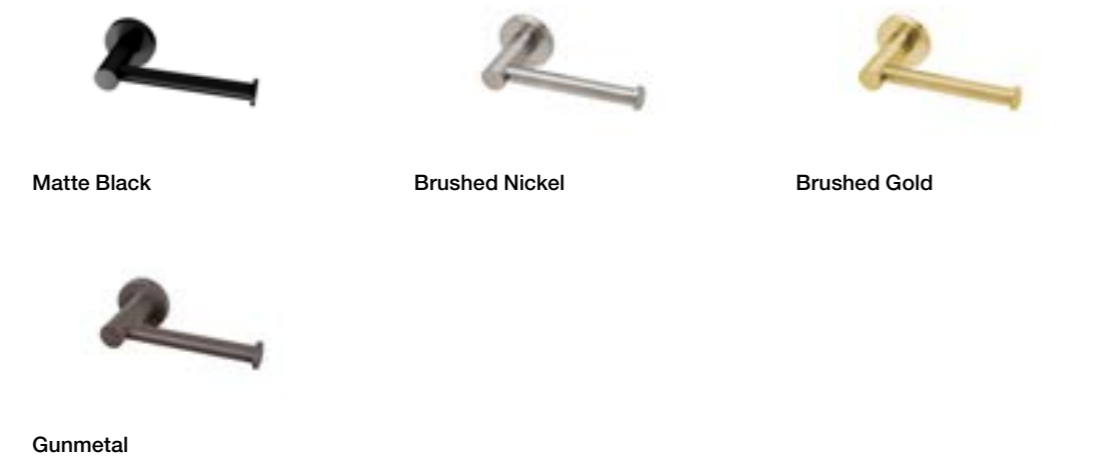

Accessories

Upgrade

Included with:
Elegance Inclusions

Mizu Drift toilet roll holders
with the choice of either two
robe hooks or a 600mm
double towel rail
or
Phoenix Radii toilet roll
holders with the choice of
either two robe hooks or a
600mm double towel rail

Accessories

Upgrade Options

Phoenix Radii Towel Rail

Also available in 800mm

Available in 5 colour options

- Chrome (standard option)
- Matte Black
- Brushed Nickel
- Brushed Gold
- Gunmetal

Upgrade Options

Phoenix Radii Hand Towel Holders

Available in 5 colour options

- Chrome (standard option)
- Matte Black
- Brushed Nickel
- Brushed Gold
- Gunmetal

Upgrade Options

Phoenix Radii Hand Towel Holders

Available in 5 colour options