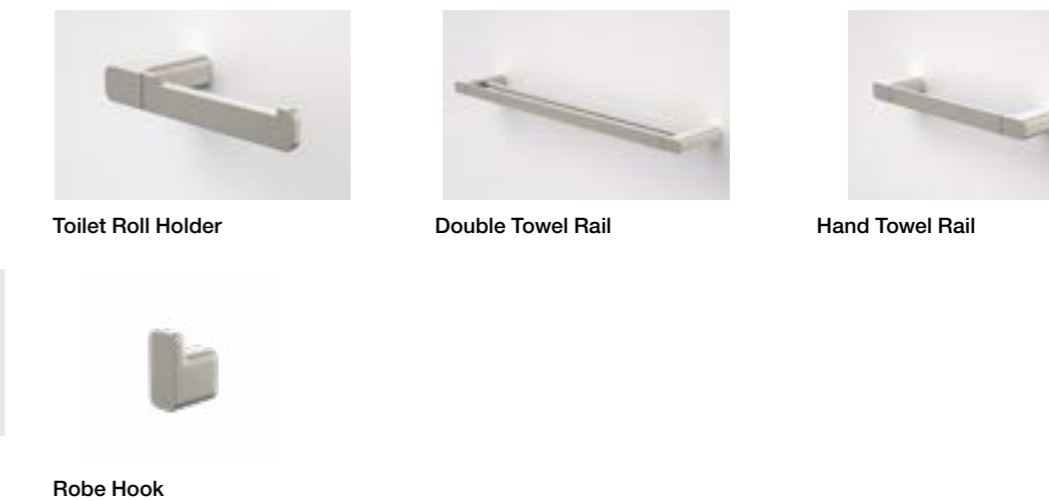

Caroma Luna

Double Towel Rail Available in 630mm and 930mm sizes

Available in 4 colour options

- Chrome
- Matte Black
- Brushed Nickel
- Brushed Brass

Upgrade Options

Phoenix Heated Towel Rails

Available in 600mm or 800mm sizes