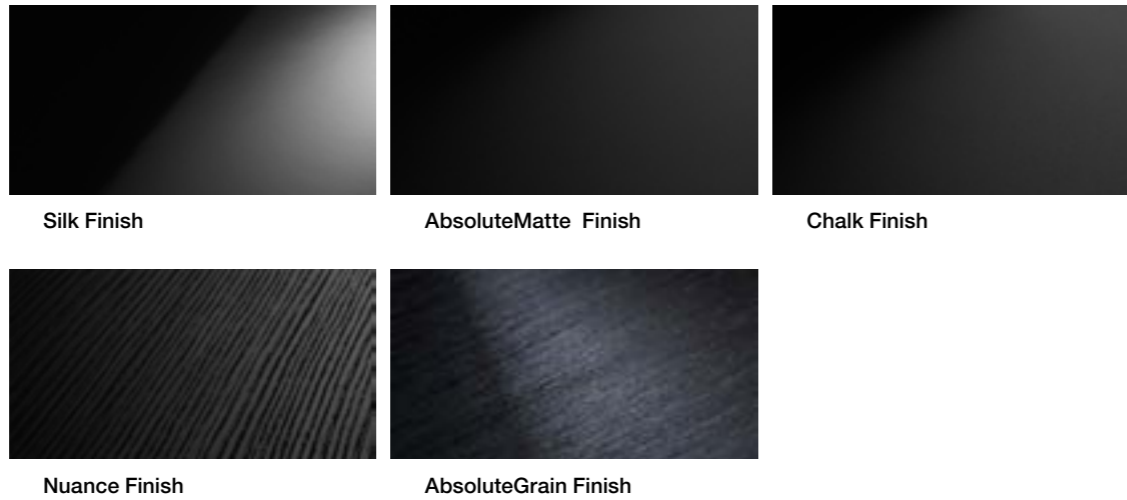

Burnished Wood

+ Plus more

Cabinetry

Finish & Profile Options

Laminex

Finish Upgrades

Silk Finish

AbsoluteMatte Finish