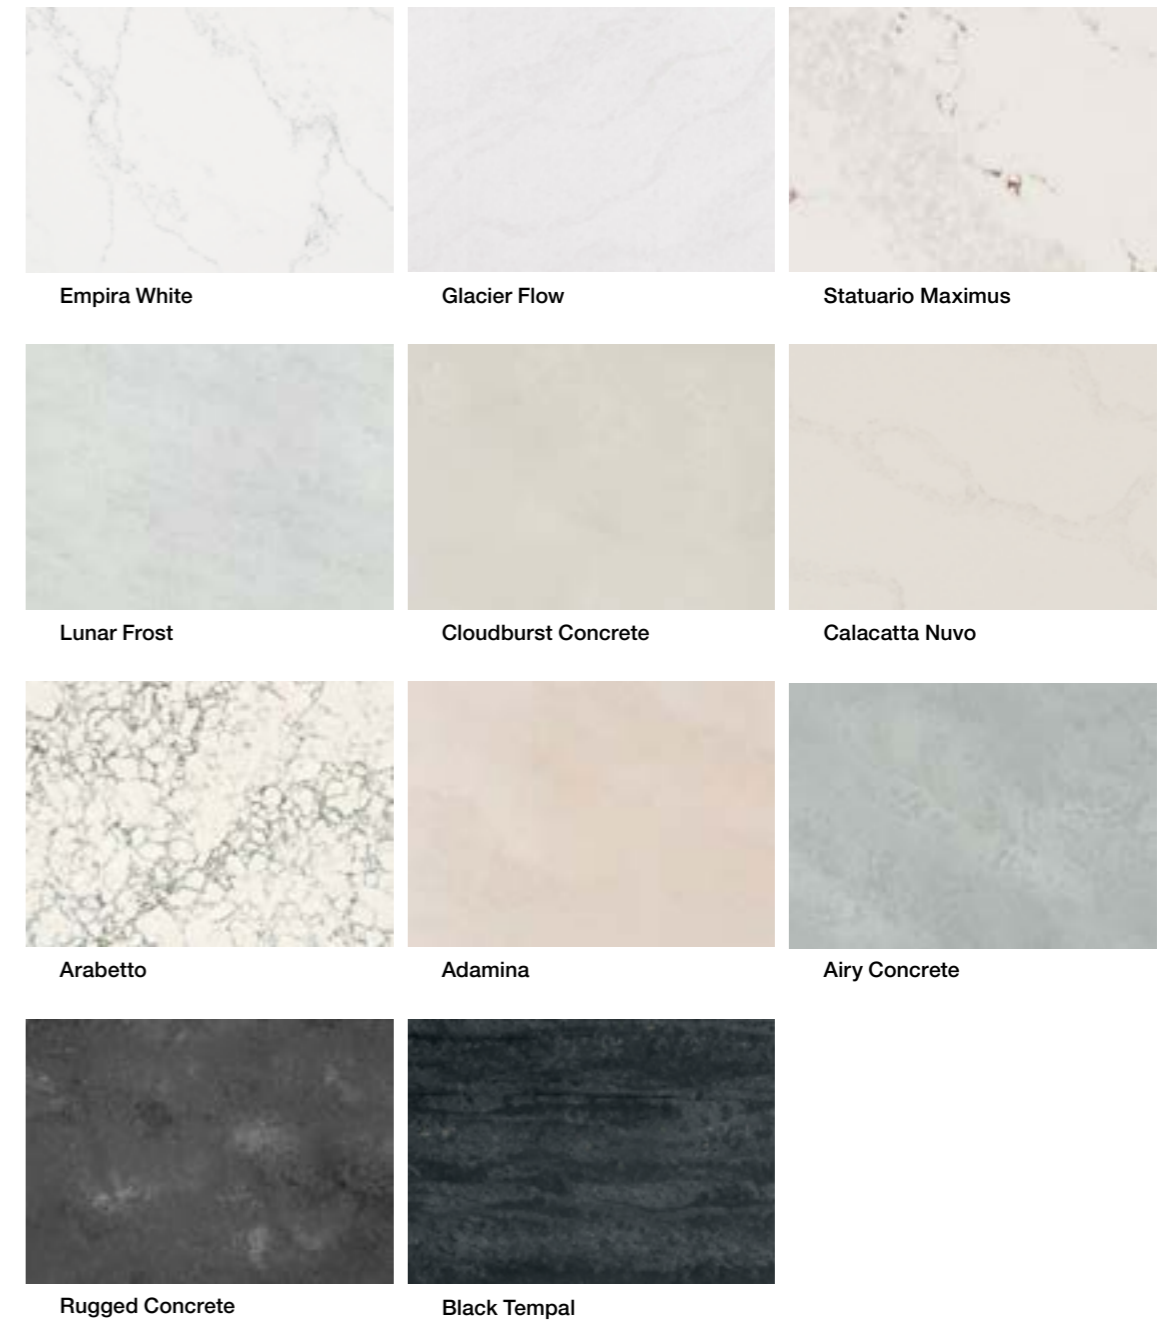

Benchtops

Caesarstone® Benchttop Colours

Upgrade M2

Crystalline Silica-Free
(second upgrade)

Benchtops

Caesarstone® Benchttop Colours

Upgrade M3

Crystalline Silica-Free
(third upgrade)