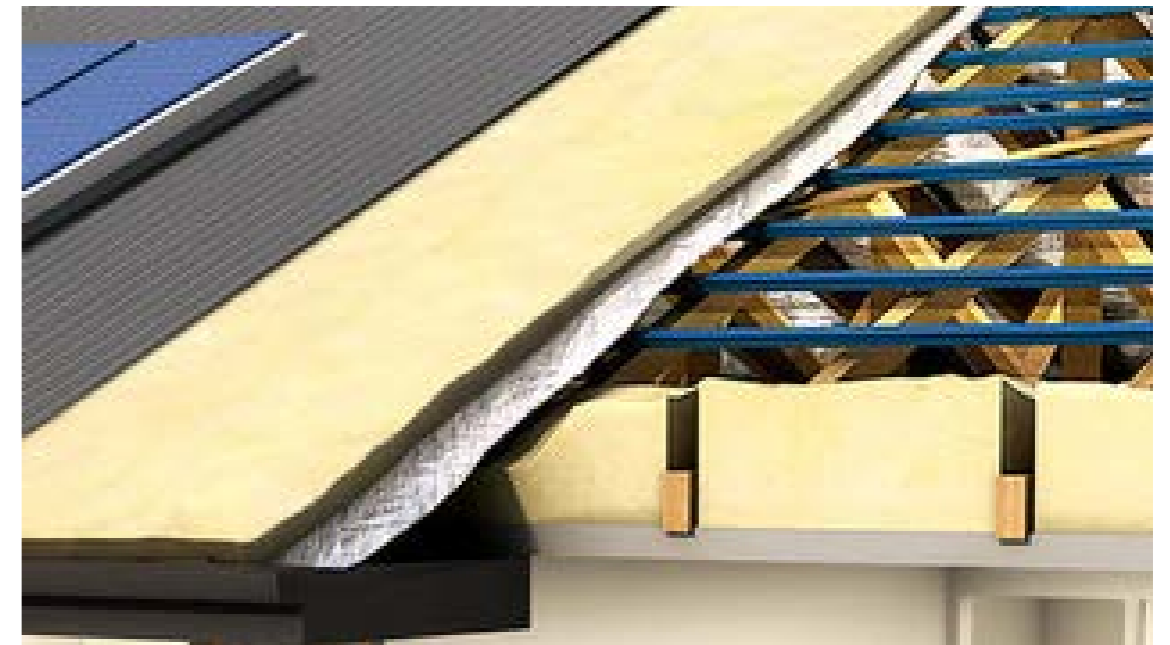

Roof Sarking (for roof tiles)

Anticon Blanket (for sheet metal)

Roof Covering

Sheet Metal Roof

Standard

COLORBOND® steel sheet roof in Classic finish (design specific) *Acreage & Double Storey Homes only

Note: Standard inclusion for all homes in the Hervey Bay Build Area.