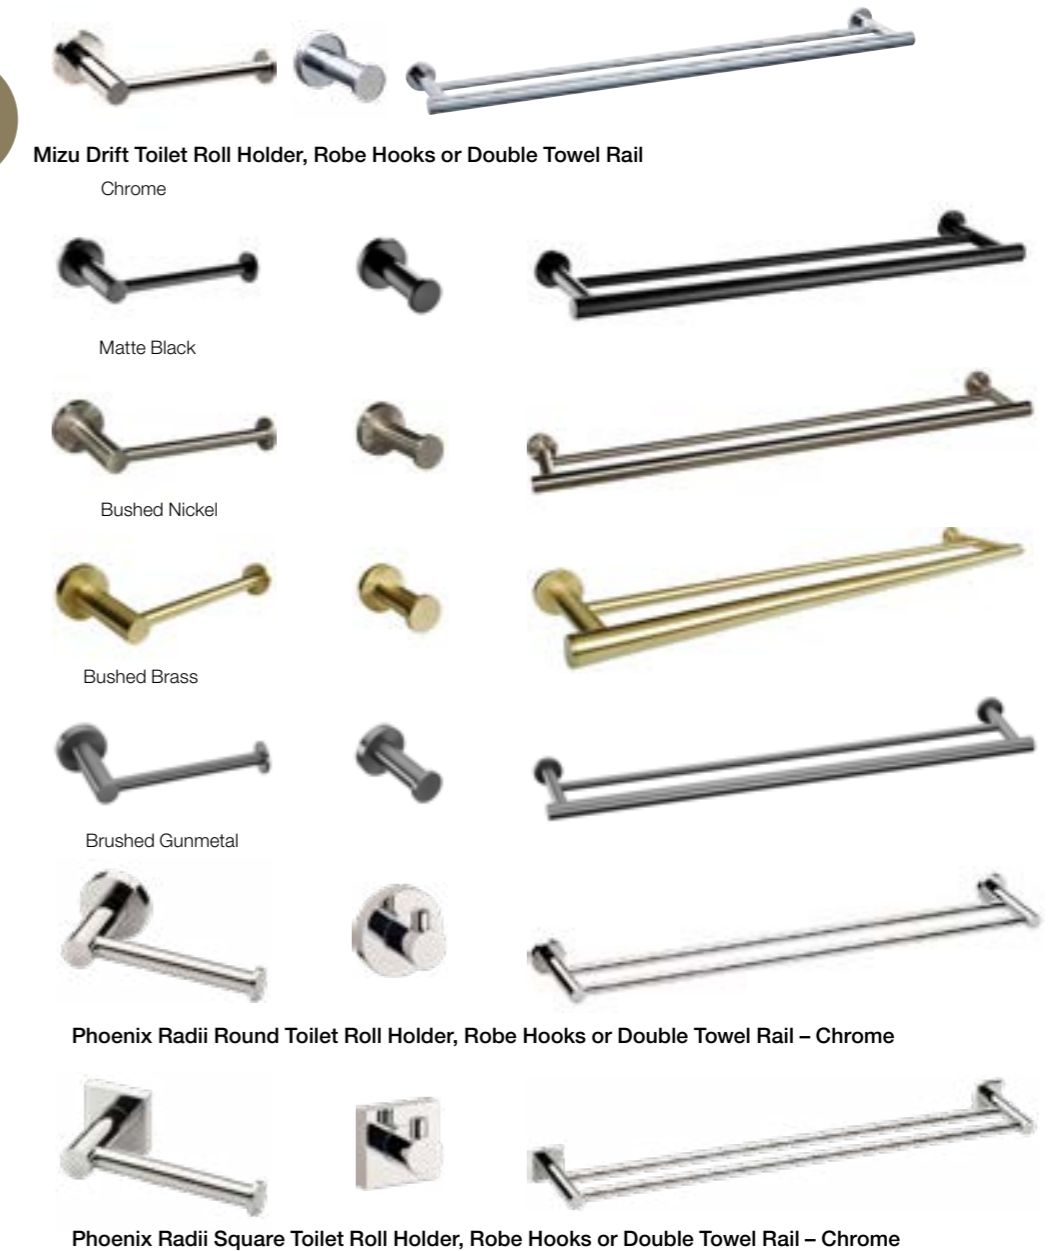

Included with:
Designer Inclusions

Phoenix Radii Round
Choice of Robe Hook
or Double Towel Rail and
Toilet Roll Holder
or
Phoenix Radii Square
Choice of Robe Hook
or Double Towel Rail and
Toilet Roll Holder

Accessories

Upgrade

Included with:
Elegance Inclusions

Mizu Drift toilet roll holders
with the choice of either two
robe hooks or a 600mm
double towel rail
or
Phoenix Radii toilet roll
holders with the choice of
either two robe hooks or a
600mm double towel rail