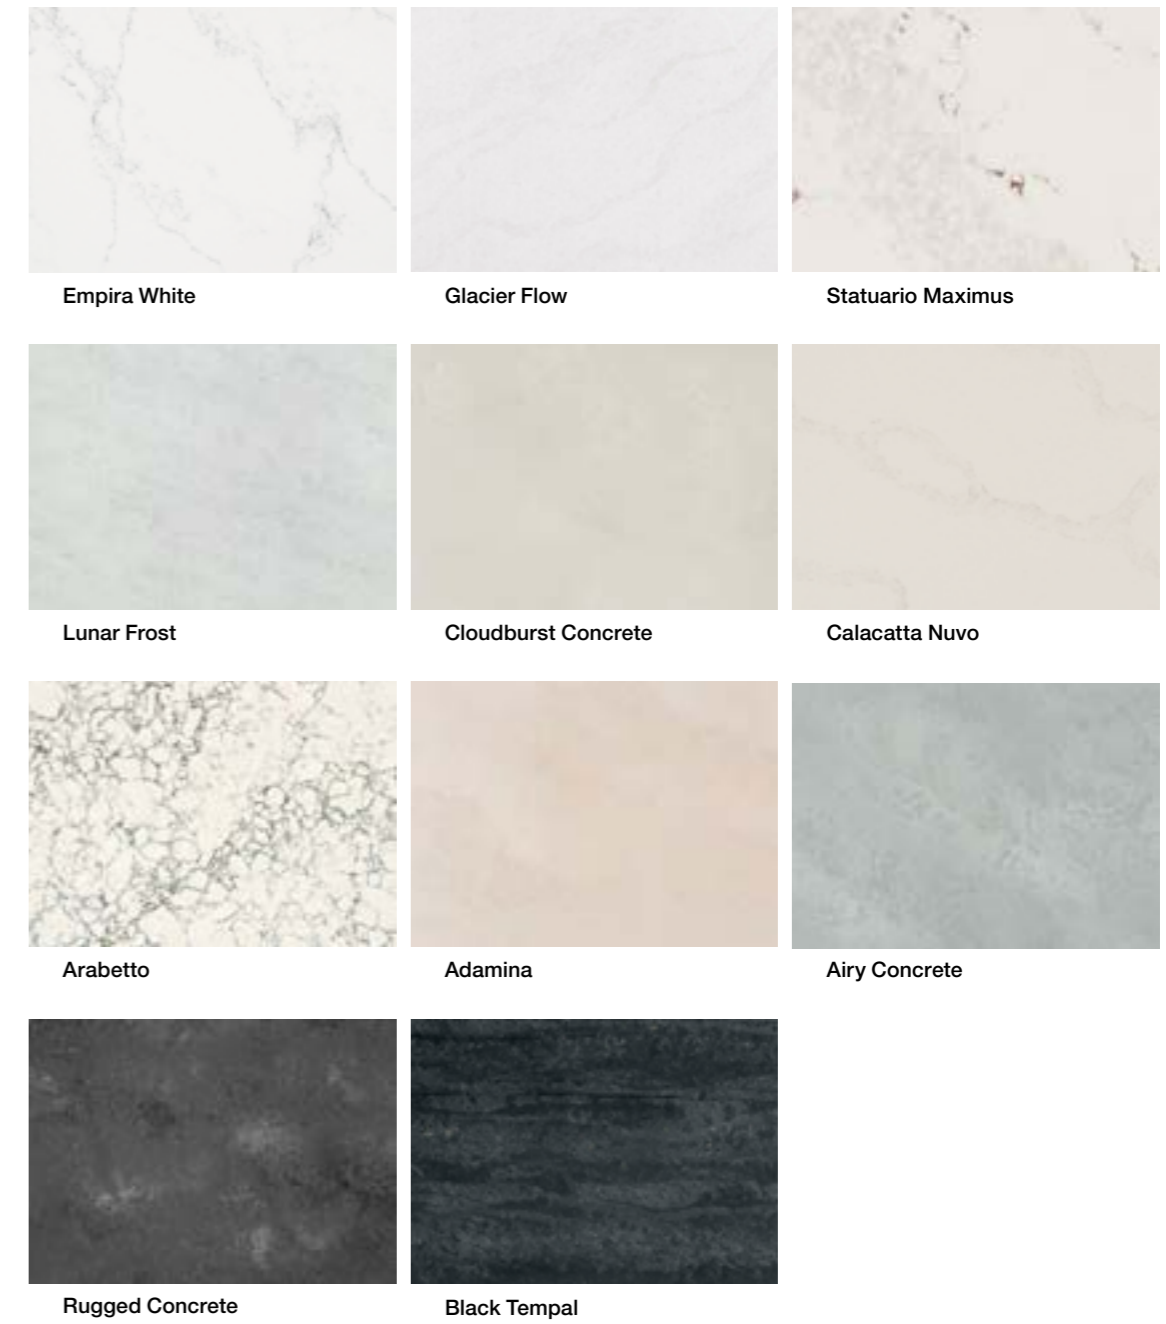

Benchtops

Caesarstone® Benchttop Colours

Upgrade M2

Crystalline Silica-Free
(second upgrade)

Benchtops

Caesarstone® Benchttop Colours

Upgrade M3

Crystalline Silica-Free
(third upgrade)