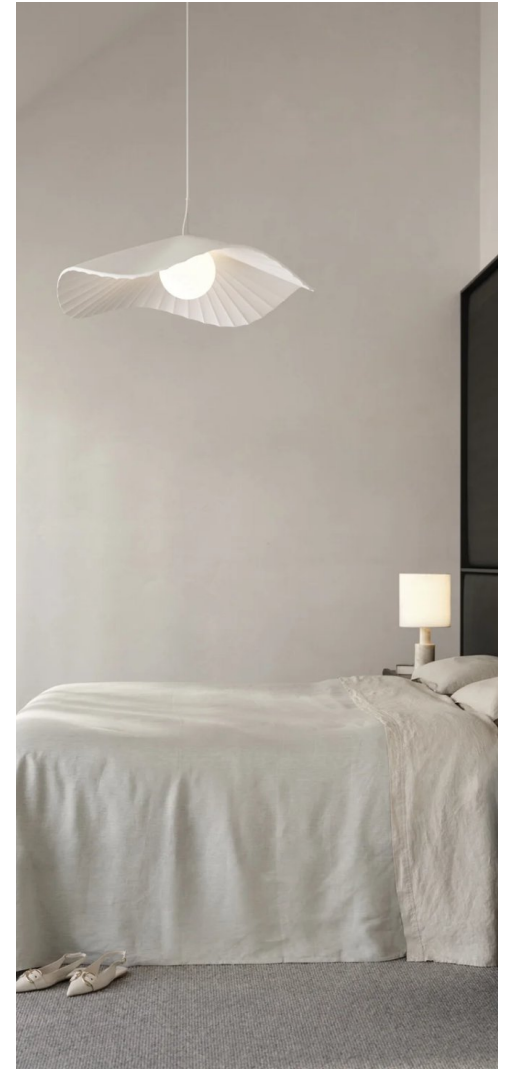

017155 **Ballare** 1 light small pendant in gypsum.
H: 160mm W: 600mm Susp: 2000mm
Also available in large