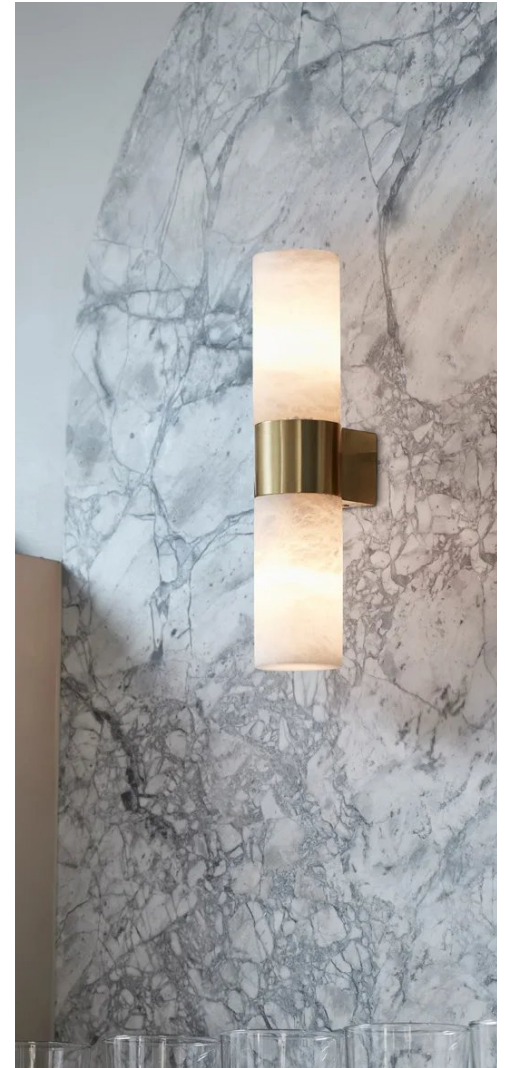

307011 **Traviato** 2 light wall bracket in travertine.
H: 220mm W: 175mm D: 85mm

010461 **Gypsum** 2 light wall bracket in white.
H: 220mm W: 160mm D: 87mm

Wall Lights

300906 **Camilla** 1 light wall bracket in brass.
H: 240mm W: 133mm D: 155mm
Also available in black

309137 **Amore** 2 light wall bracket in brass/white
linen.
H: 370mm W: 155mm D: 185mm
Also available in bronze/natural linen

300711 **Osten** LED wall black in brass/alabaster.
H: 250mm D: 90mm
Also available in black/alabaster