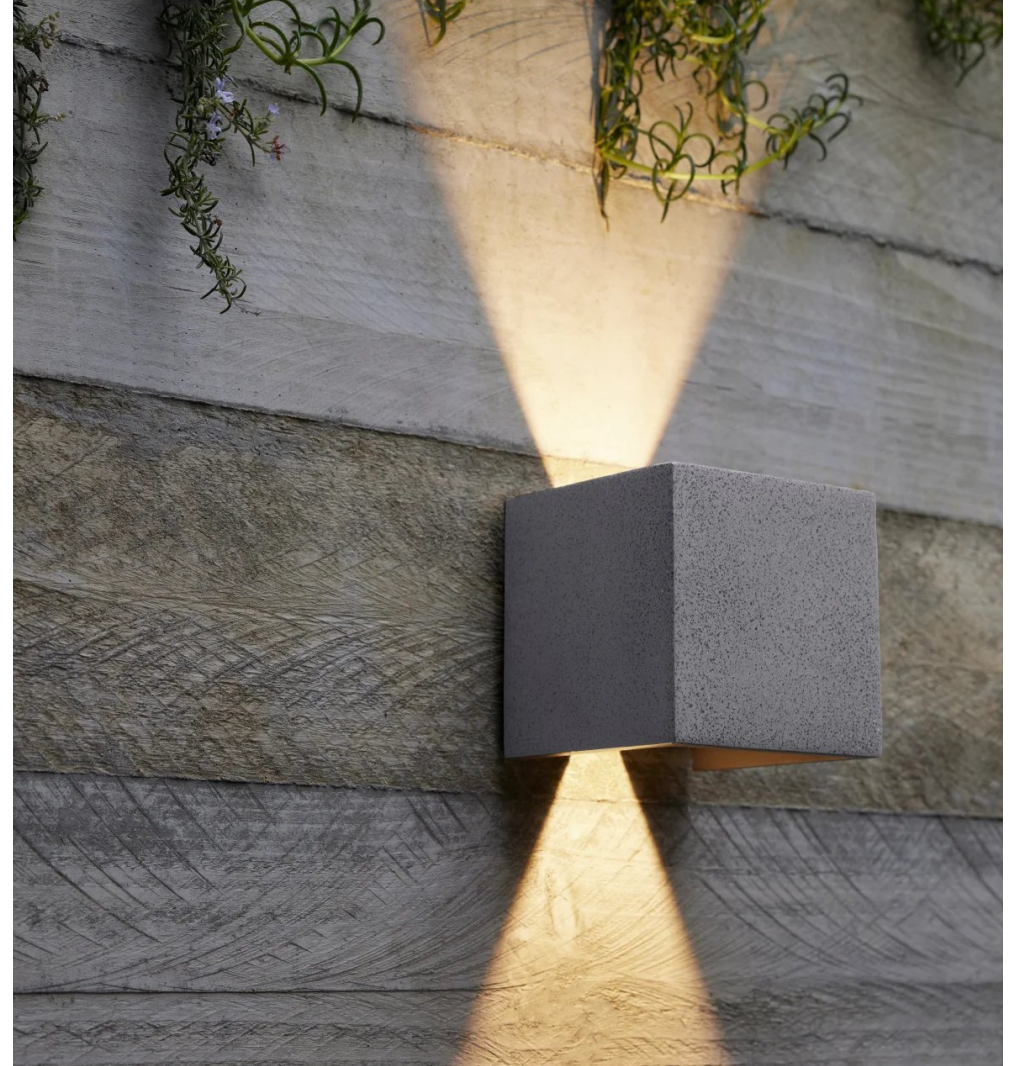

237101 **Tanimi** LED up/down wall bracket in black.
H: 120mm W: 120mm D: 120mm
Coastal IP65
Also available in natural

Outdoor Lights

239452 **Sentinel 2** light down wall bracket in white.
H: 185mm W: 93mm D: 110mm
Alfresco IP44
Also available in black, marine grade stainless steel or stainless