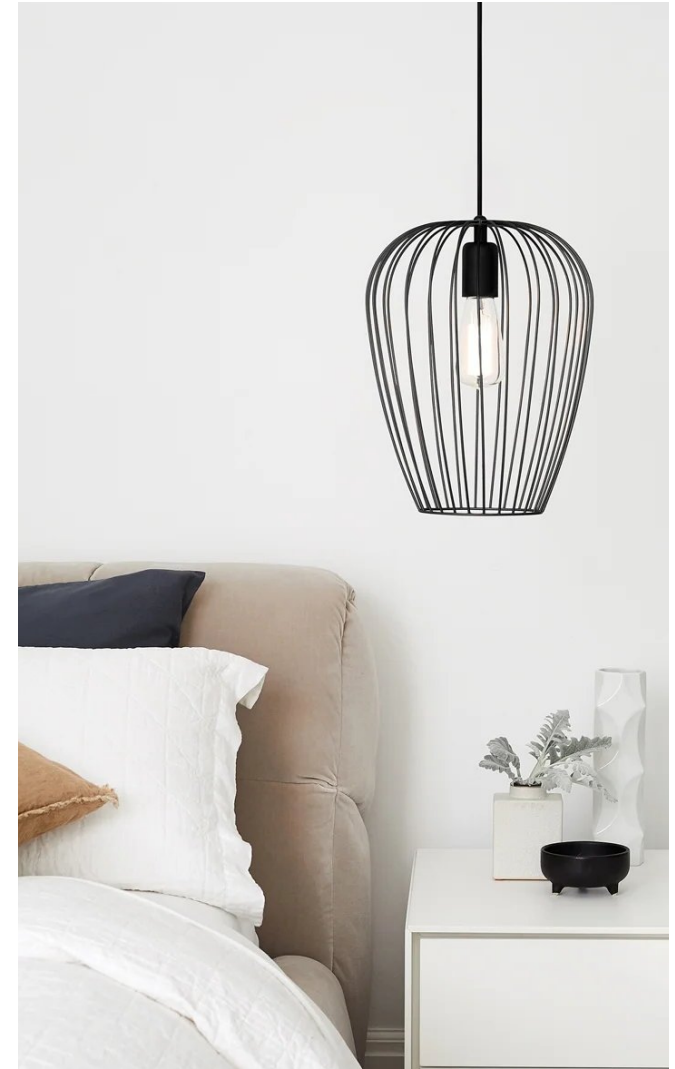

011607 **Callum** 1 light medium pendant in black.
H: 353mm W: 275mm Susp: 2000mm
Also available in small & in bronze