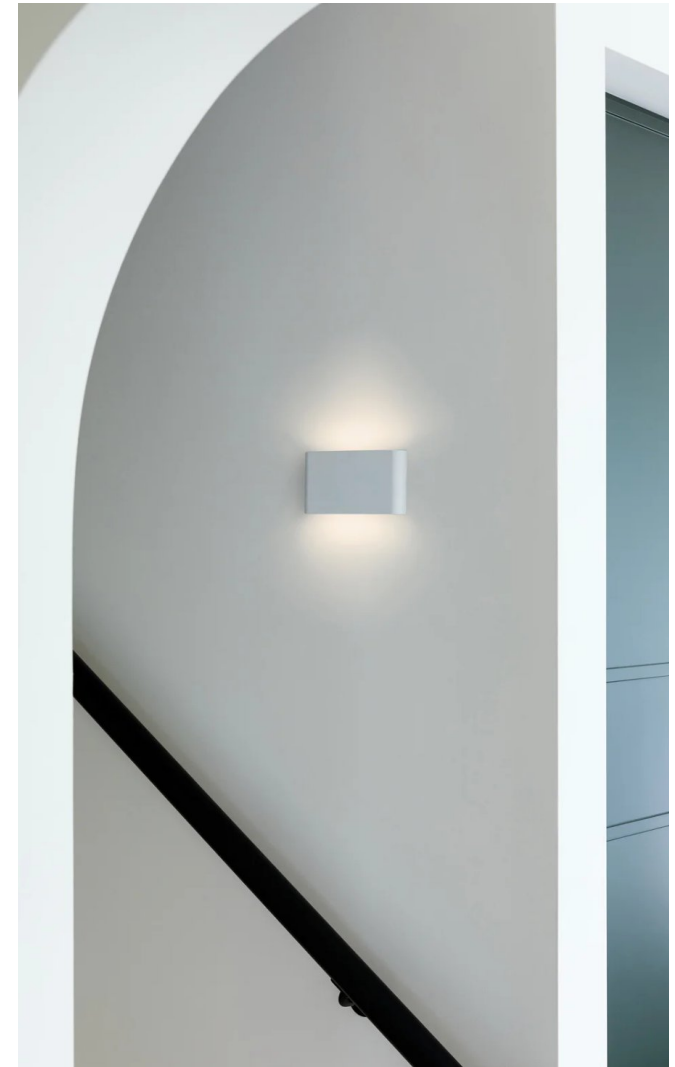

237101 **Tanimi** LED up/down wall bracket in black.
H: 120mm W: 120mm D: 120mm
Coastal IP65
Also available in natural

Outdoor Lights

239452 **Sentinel 2** light down wall bracket in white.
H: 185mm W: 93mm D: 110mm
Alfresco IP44
Also available in black, marine grade stainless steel or stainless

239451 **Sentinel 1** light down wall bracket in white.
H: 130mm W: 93mm D: 110mm
Alfresco IP44
Also available in black, marine grade stainless steel or stainless steel

230316 **Sentinel 2** light up/down wall bracket in stainless steel.
H: 185mm W: 78mm D: 108mm
Alfresco IP44
Also available in black, marine grade stainless steel or white